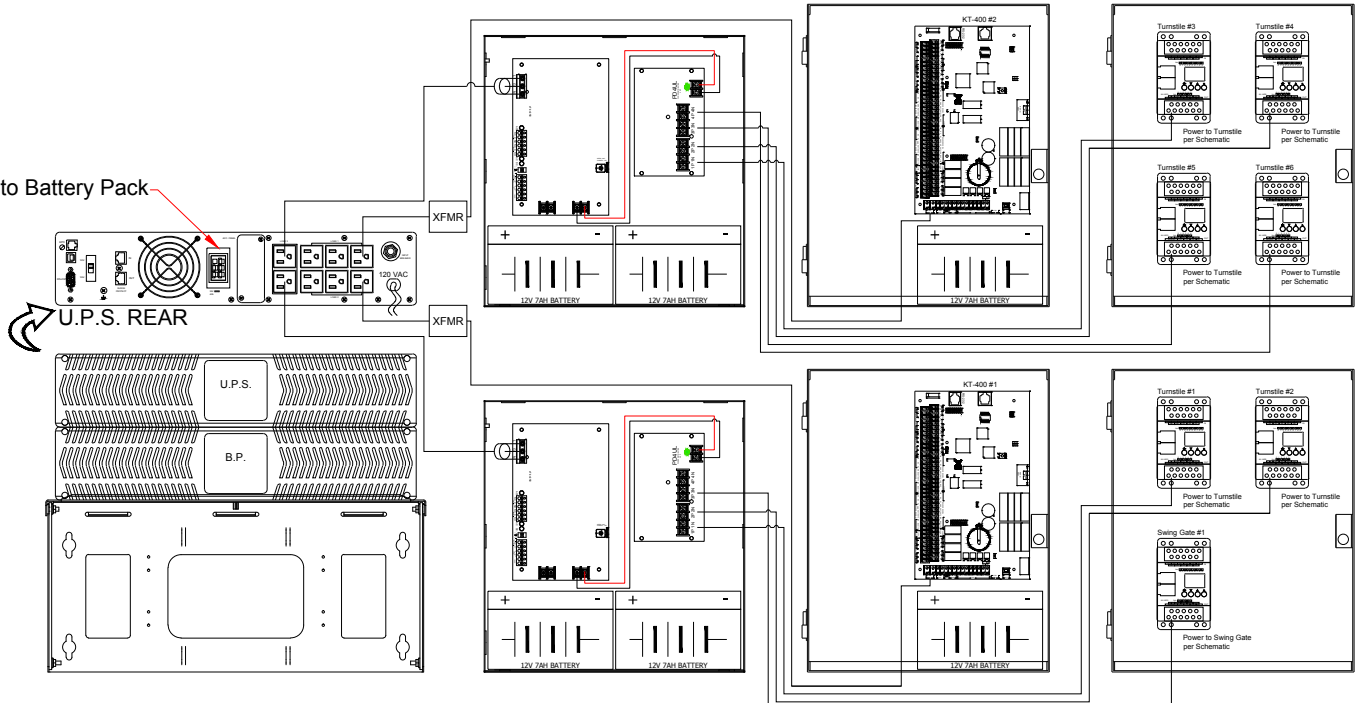

WALL MOUNTED EQUIPMENT POWERING CONFIGURATION

FIRST DRAWN	BY
05/01/15	CJC
REVISED	BY

www.TURNSTILES.us
8641 South Warhawk Rd. Conifer, CO 80433
Patrick McAllister Tel: 303-670-1099

Wall Mount Equipment Power	
Westgate Resorts Michael Ellis 7700 Westgate Blvd. Kissimmee, Fl. 34747	
DWG	050115 Westgate Resorts Mounted Equipment Powering
DATE	05 / 01 / 15
SCALE =	< >
SHEET - 1 OF 1