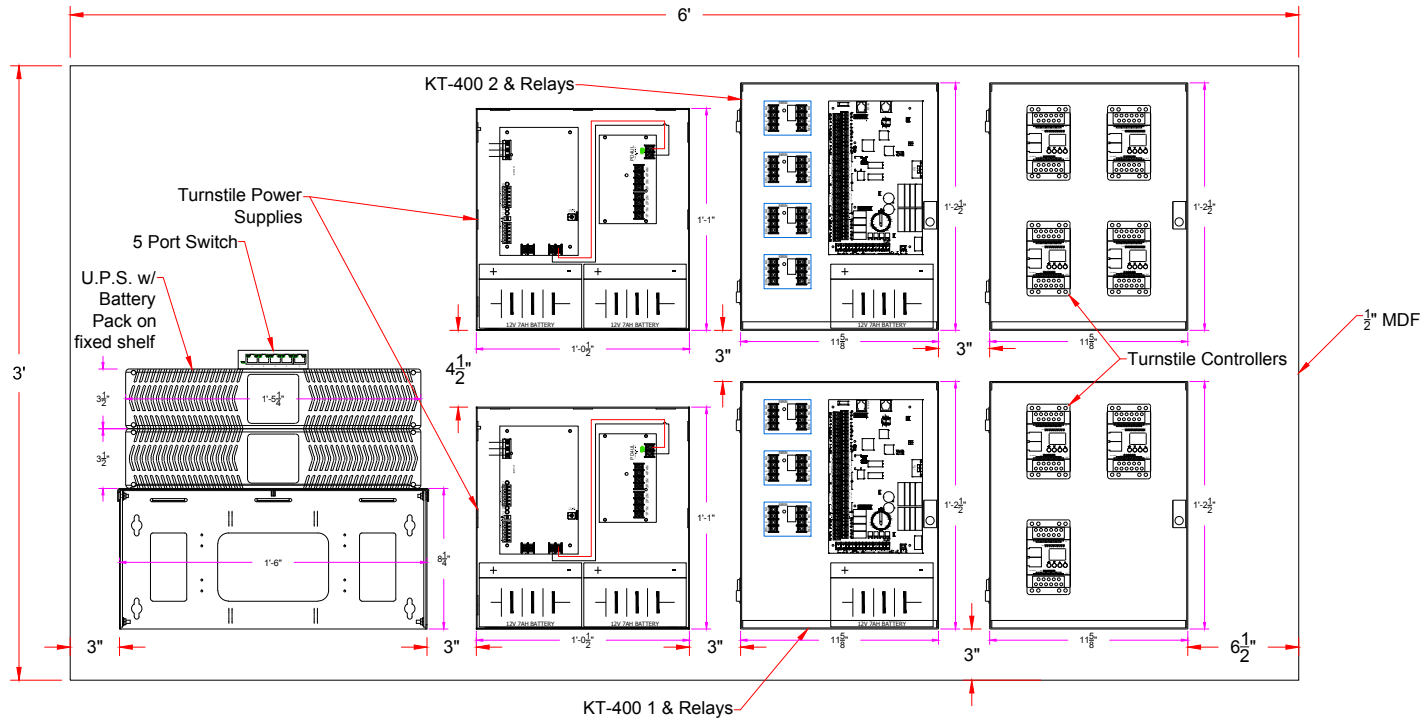

WALL MOUNTED EQUIPMENT LAYOUT

FIRST DRAWN	BY
05/01/15	CJC
REVISED	BY

www.TURNSTILES.us
8641 South Warhawk Rd. Conifer, CO 80433
Patrick McAllister Tel: 303-670-1099

Wall Mounted Equipment	
Westgate Resorts Michael Ellis 7700 Westgate Blvd. Kissimmee, Fl. 34747	
DWG	050115 Westgate Resorts Wall Mount Layout
DATE	05 / 01 / 15
SCALE =	< >
SHEET - 1 OF 1